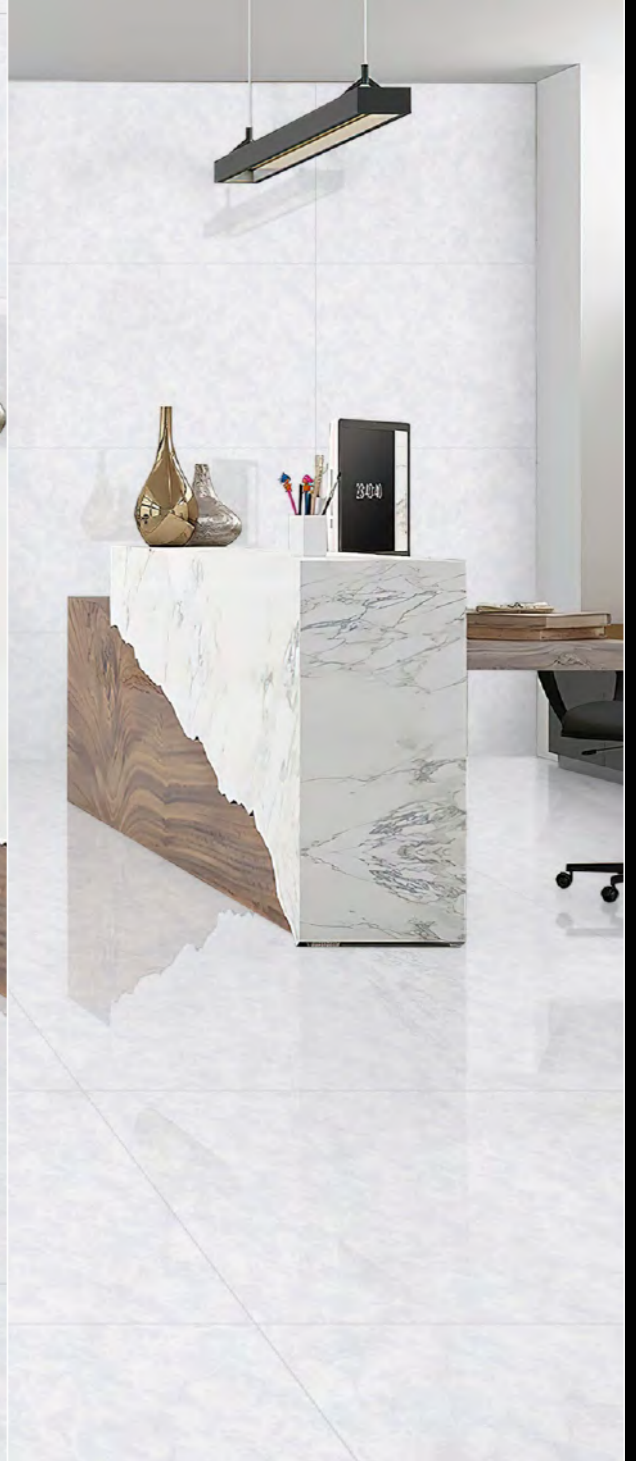

Durango White